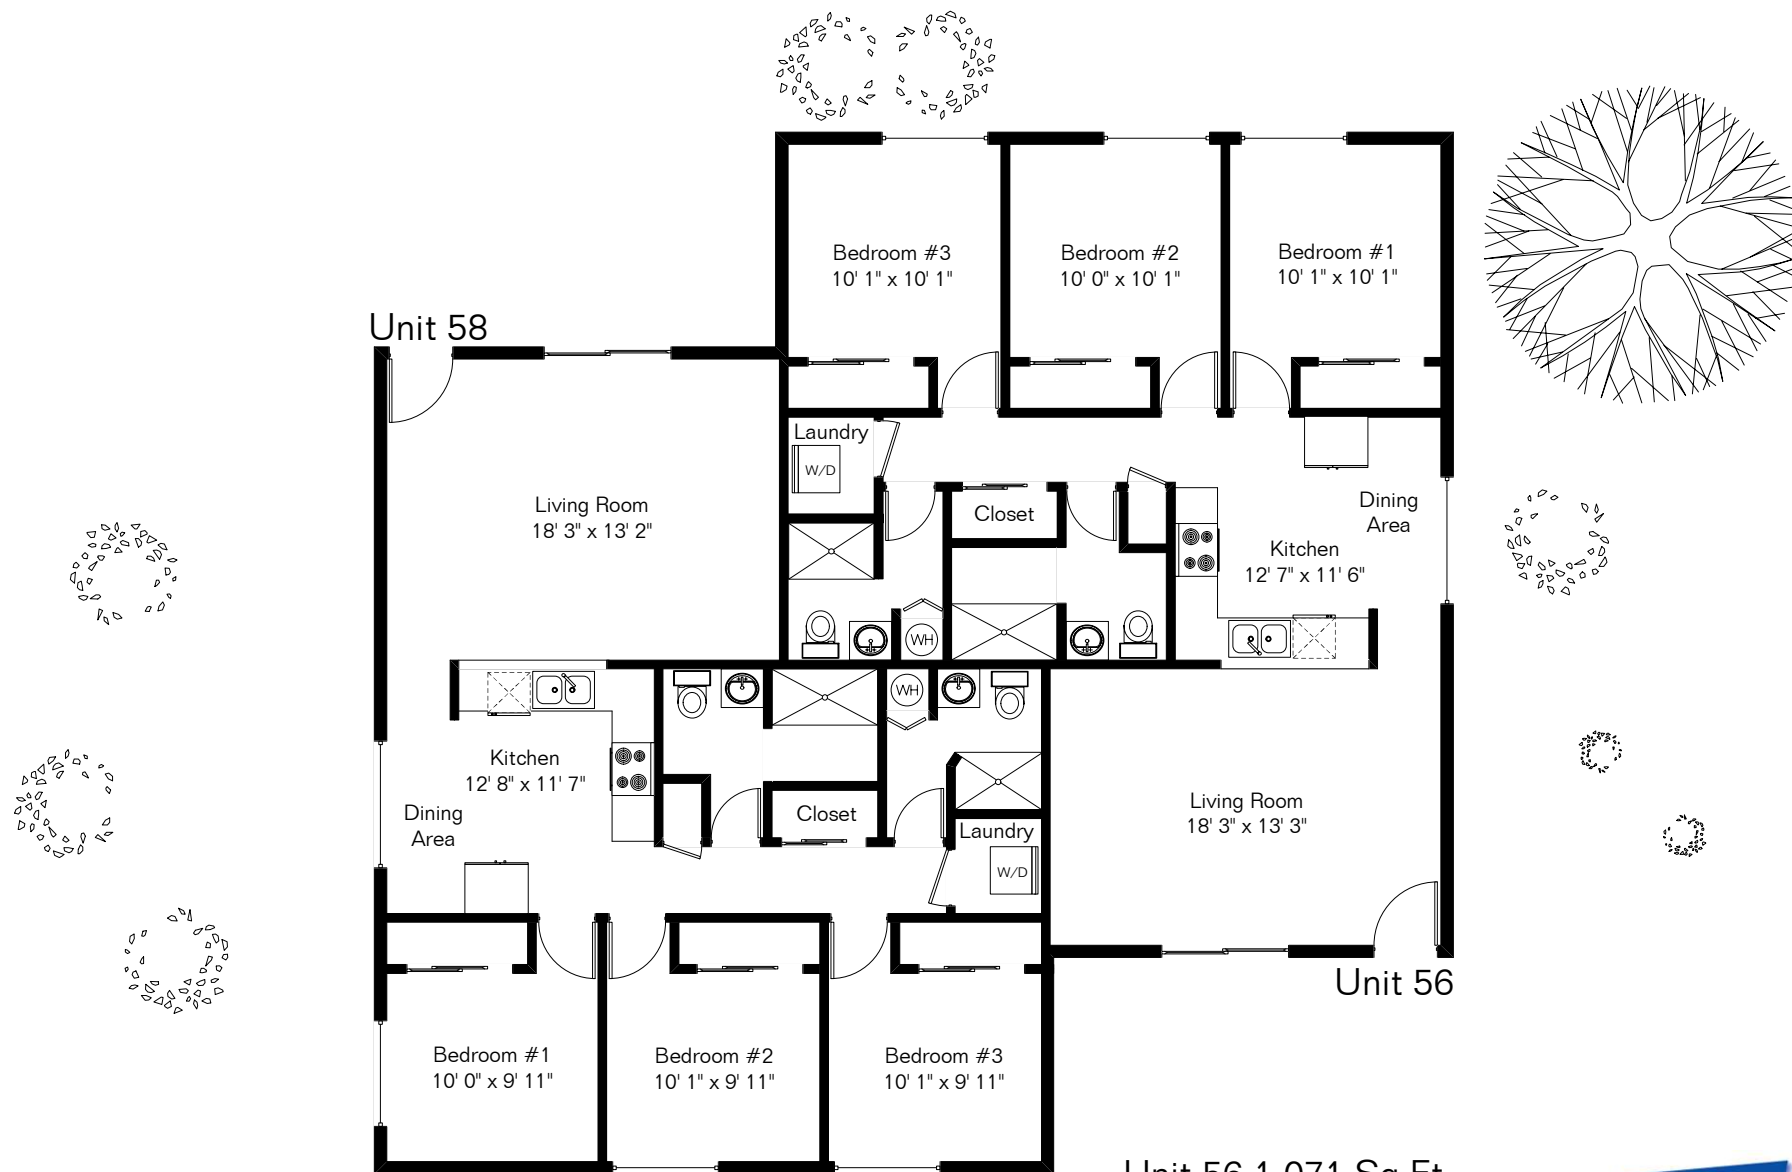

The square footages and room size information are deemed to be reliable but are not guaranteed and should be independently verified. This drawing is for marketing purposes only.

# 56-58 N Martin Ave

Site Visit June 2022

Copyright 2022 Floor Plans First! LLC  
All Rights Reserved.

Unit 56 1,071 Sq Ft  
Unit 58 1,062 Sq Ft  

---

Total Living Area 2,133 Sq Ft

**Floor Plans First!**<sup>LLC</sup>  
See the Floor Plan First<sup>™</sup>